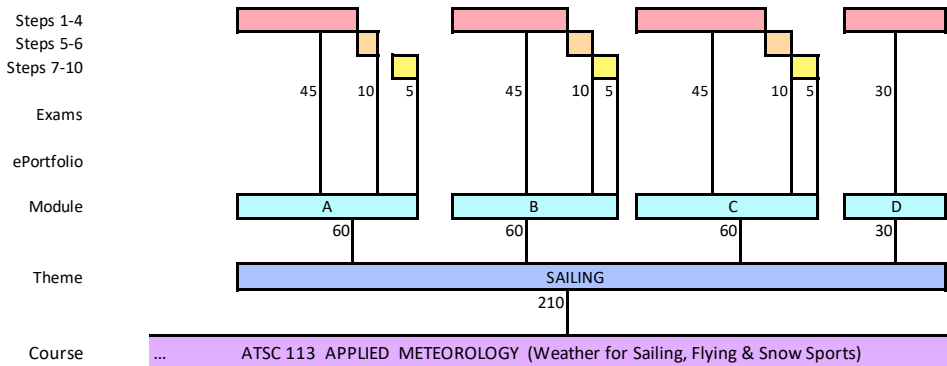

TABLE OF POINTS FOR ATSC 113

Max Total Points = 1000.
Overall course grade is scaled to max of 100%.

Max Total Points = 1000.
Overall course grade is scaled to max of 100%.

(continues below)

Max Total Points = 1000.
Overall course grade is scaled to max of 100%.

Max Total Points = 1000.
Overall course grade is scaled to max of 100%.