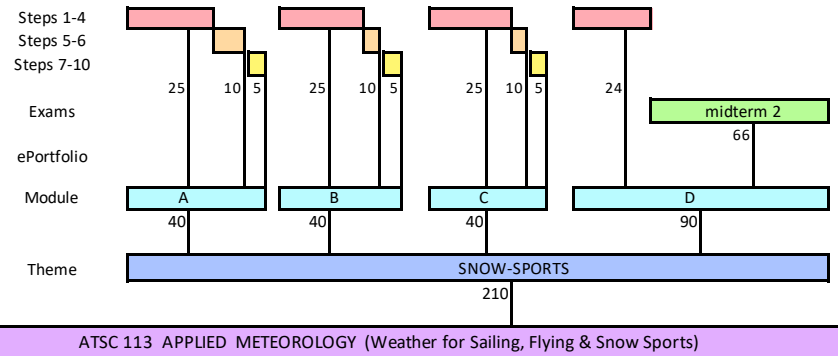

TABLE OF POINTS FOR ATSC 113

Max Total Points = 1000.
Overall course grade is scaled to max of 100%.

Max Total Points = 1000.
Overall course grade is scaled to max of 100%.

(continues below)

Max Total Points = 1000.
Overall course grade is scaled to max of 100%.

Max Total Points = 1000.
Overall course grade is scaled to max of 100%.