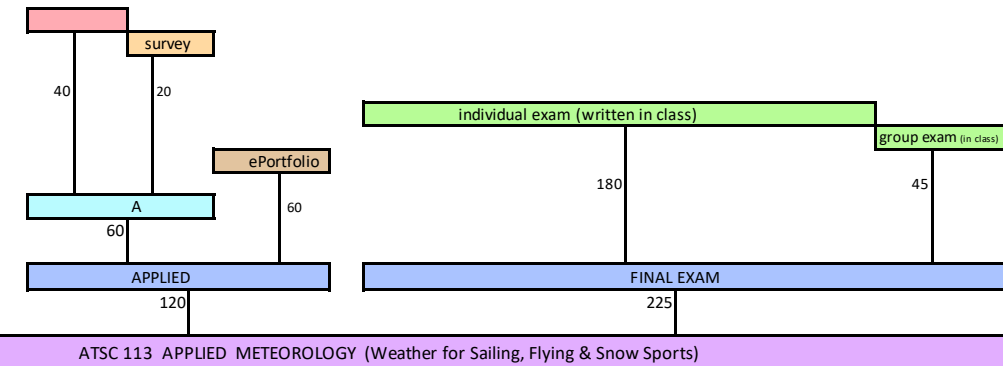

TABLE OF POINTS FOR ATSC 113

Max Total Points = 1000.
Overall course grade is scaled to max of 100%.

Max Total Points = 1000.
Overall course grade is scaled to max of 100%.

(continues below)

Max Total Points = 1000.
Overall course grade is scaled to max of 100%.

Max Total Points = 1000.
Overall course grade is scaled to max of 100%.