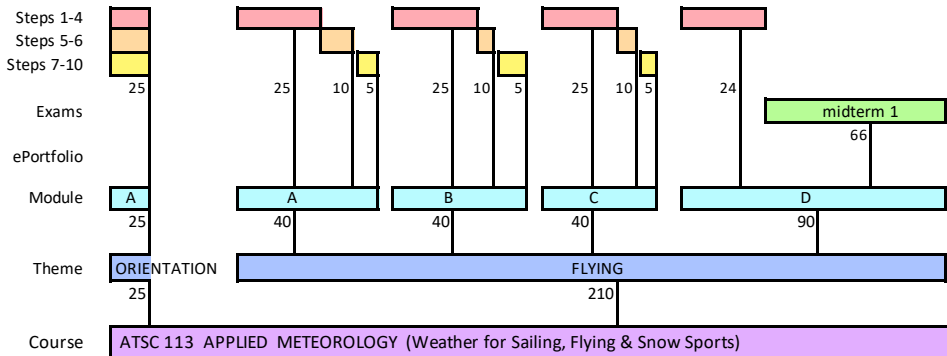

TABLE OF POINTS FOR ATSC 113

Max Total Points = 1000.
Overall course grade is scaled to max of 100%.

Max Total Points = 1000.
Overall course grade is scaled to max of 100%.

(continues below)

Max Total Points = 1000.
Overall course grade is scaled to max of 100%.

Max Total Points = 1000.
Overall course grade is scaled to max of 100%.