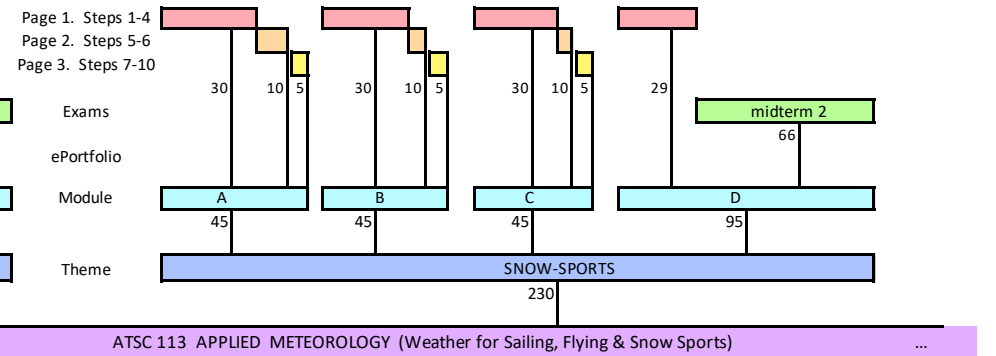

TABLE OF POINTS FOR ATSC 113

Max Total Points are truncated to 1000.
Overall course grade is scaled to max of 100%.

Max Total Points are truncated to 1000.
Overall course grade is scaled to max of 100%.

(continues below)

(continued from above)

Max Total Points are truncated to 1000.
Overall course grade is scaled to max of 100%.

Max Total Points are truncated 1000.
Overall course grade is scaled to max of 100%.