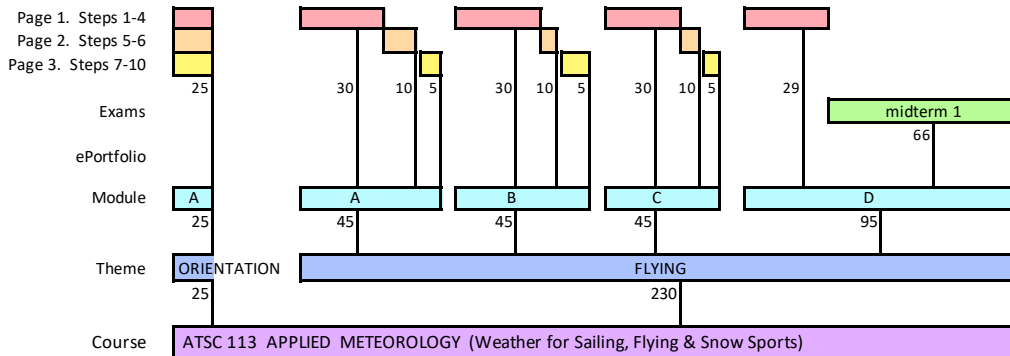

TABLE OF POINTS FOR ATSC 113

Max Total Points are truncated to 1000.
Overall course grade is scaled to max of 100%.

Max Total Points are truncated to 1000.
Overall course grade is scaled to max of 100%.

(continues below)

(continued from above)

Max Total Points are truncated to 1000.
Overall course grade is scaled to max of 100%.

Max Total Points are truncated 1000.
Overall course grade is scaled to max of 100%.