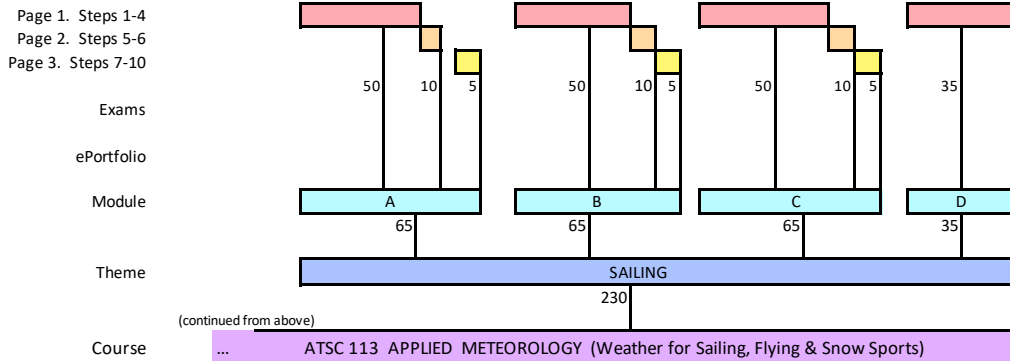

TABLE OF POINTS FOR ATSC 113

Max Total Points are truncated to 1000.
Overall course grade is scaled to max of 100%.

Max Total Points are truncated to 1000.
Overall course grade is scaled to max of 100%.

(continues below)

(continued from above)

Max Total Points are truncated to 1000.
Overall course grade is scaled to max of 100%.

Max Total Points are truncated 1000.
Overall course grade is scaled to max of 100%.