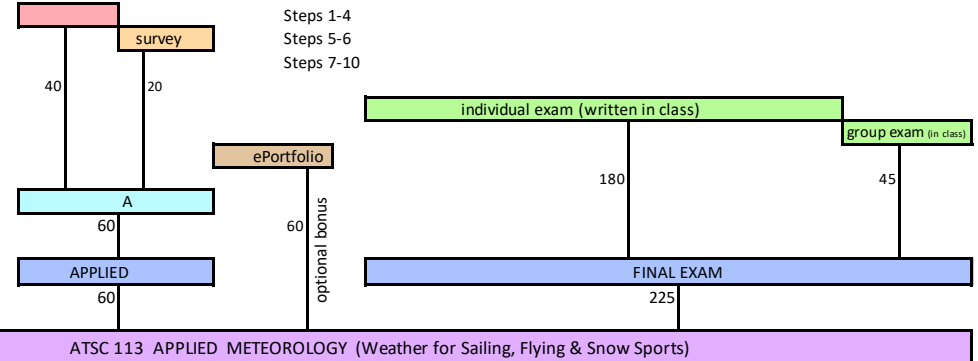

TABLE OF POINTS FOR ATSC 113

Max Total Points are truncated to 1000.
Overall course grade is scaled to max of 100%.

Max Total Points are truncated to 1000.
Overall course grade is scaled to max of 100%.

(continues below)

(continued from above)

Max Total Points are truncated to 1000.
Overall course grade is scaled to max of 100%.

Max Total Points are truncated 1000.
Overall course grade is scaled to max of 100%.