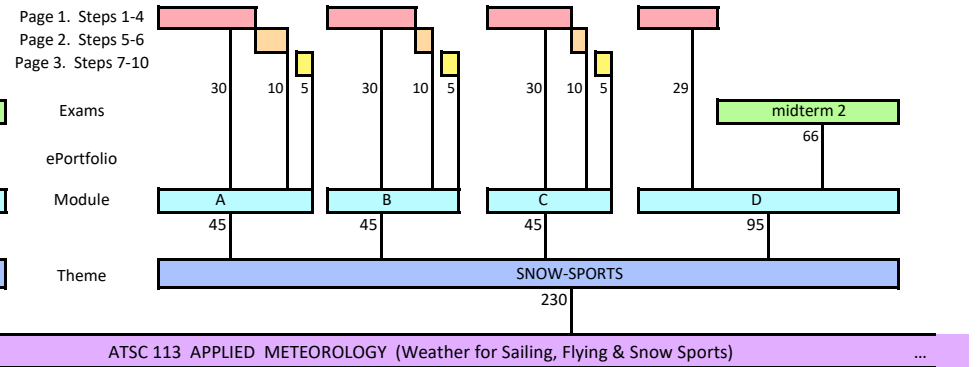

**TABLE OF POINTS FOR ATSC 113**

(v13)

Max Total Points are truncated to 1000.  
Overall course grade is scaled to max of 100%.

Max Total Points are truncated to 1000.  
Overall course grade is scaled to max of 100%.

(continues below)

Max Total Points are truncated to 1000.  
Overall course grade is scaled to max of 100%.

Max Total Points are truncated 1000.  
Overall course grade is scaled to max of 100%.

(continued from above)