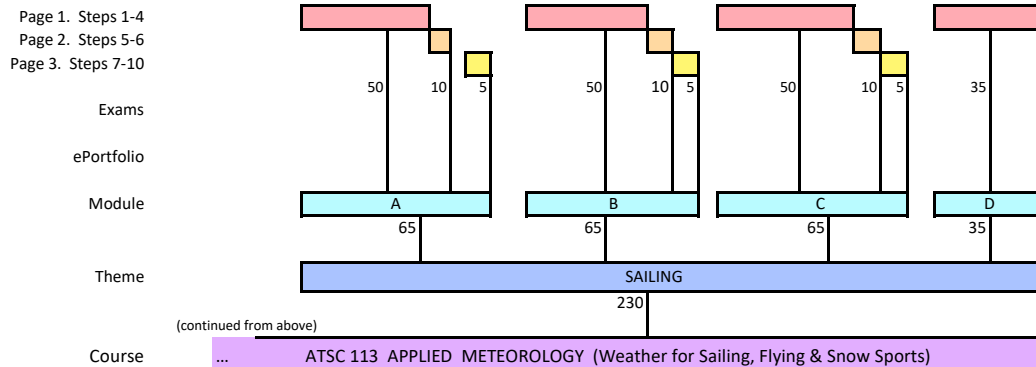

**TABLE OF POINTS FOR ATSC 113**

(v13)

Max Total Points are truncated to 1000.  
Overall course grade is scaled to max of 100%.

Max Total Points are truncated to 1000.  
Overall course grade is scaled to max of 100%.

(continues below)

Max Total Points are truncated to 1000.  
Overall course grade is scaled to max of 100%.

Max Total Points are truncated 1000.  
Overall course grade is scaled to max of 100%.

(continued from above)