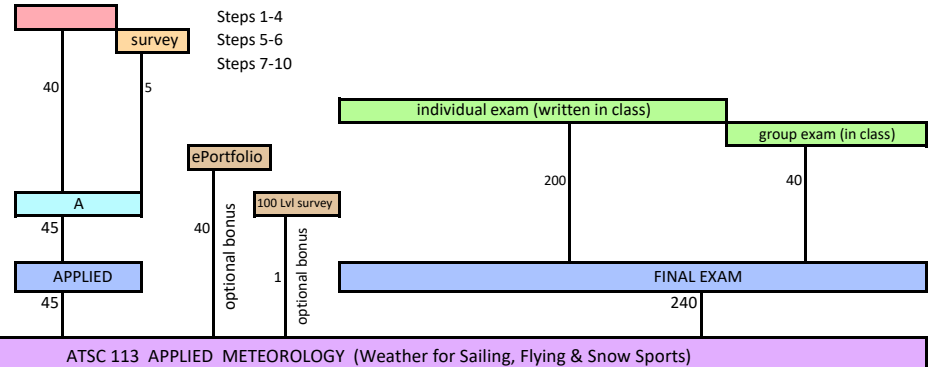

**TABLE OF POINTS FOR ATSC 113**

(v13)

Max Total Points are truncated to 1000.  
Overall course grade is scaled to max of 100%.

Max Total Points are truncated to 1000.  
Overall course grade is scaled to max of 100%.

(continues below)

Max Total Points are truncated to 1000.  
Overall course grade is scaled to max of 100%.

Max Total Points are truncated 1000.  
Overall course grade is scaled to max of 100%.

(continued from above)