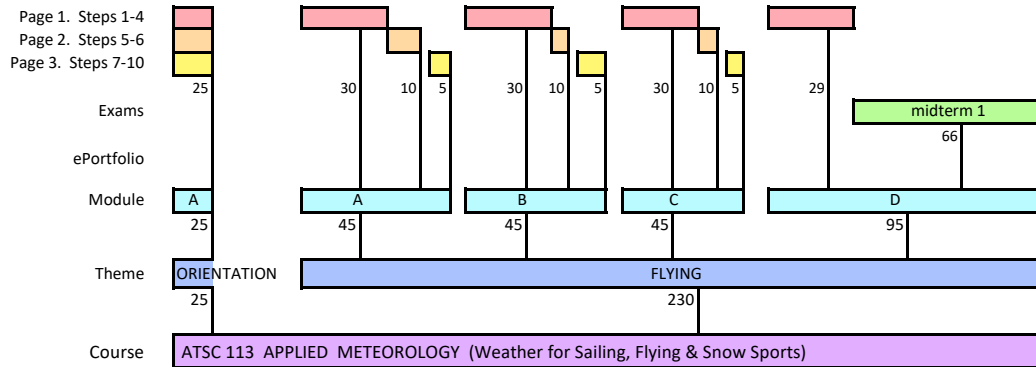

**TABLE OF POINTS FOR ATSC 113**

(v13)

Max Total Points are truncated to 1000.  
Overall course grade is scaled to max of 100%.

Max Total Points are truncated to 1000.  
Overall course grade is scaled to max of 100%.

(continues below)

Max Total Points are truncated to 1000.  
Overall course grade is scaled to max of 100%.

Max Total Points are truncated 1000.  
Overall course grade is scaled to max of 100%.

(continued from above)