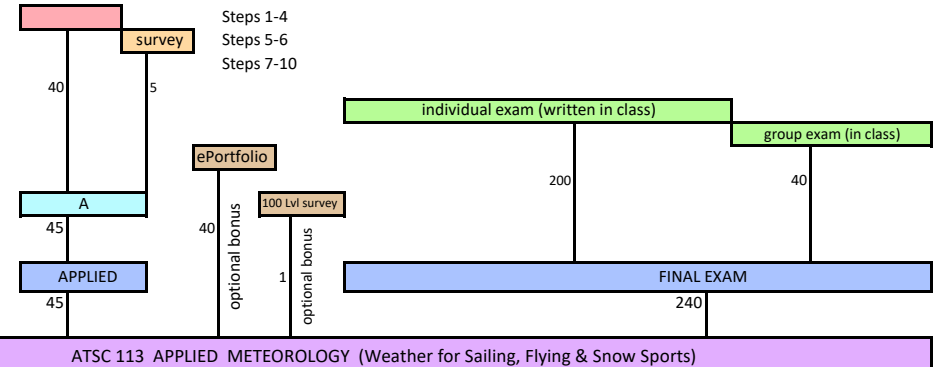

TABLE OF POINTS FOR ATSC 113

(v13)

Max Total Points are truncated to 1000.
Overall course grade is scaled to max of 100%.

Max Total Points are truncated to 1000.
Overall course grade is scaled to max of 100%.

(continues below)

Max Total Points are truncated to 1000.
Overall course grade is scaled to max of 100%.

Max Total Points are truncated 1000.
Overall course grade is scaled to max of 100%.