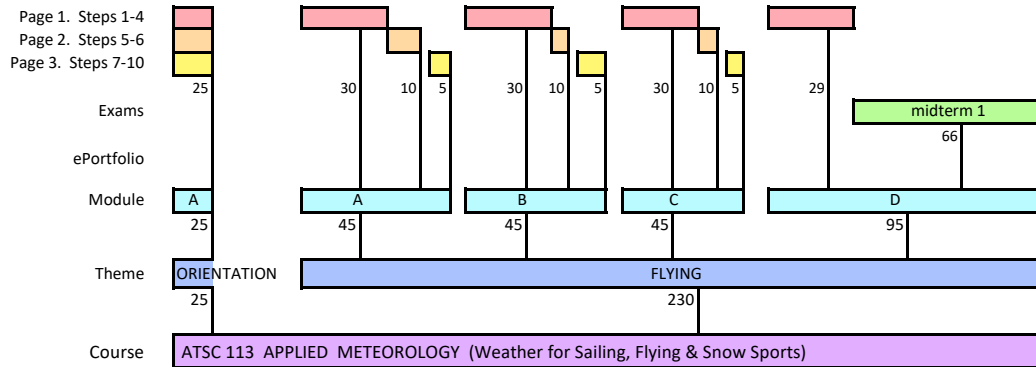

TABLE OF POINTS FOR ATSC 113

(v13)

Max Total Points are truncated to 1000.
Overall course grade is scaled to max of 100%.

Max Total Points are truncated to 1000.
Overall course grade is scaled to max of 100%.

(continues below)

Max Total Points are truncated to 1000.
Overall course grade is scaled to max of 100%.

Max Total Points are truncated 1000.
Overall course grade is scaled to max of 100%.