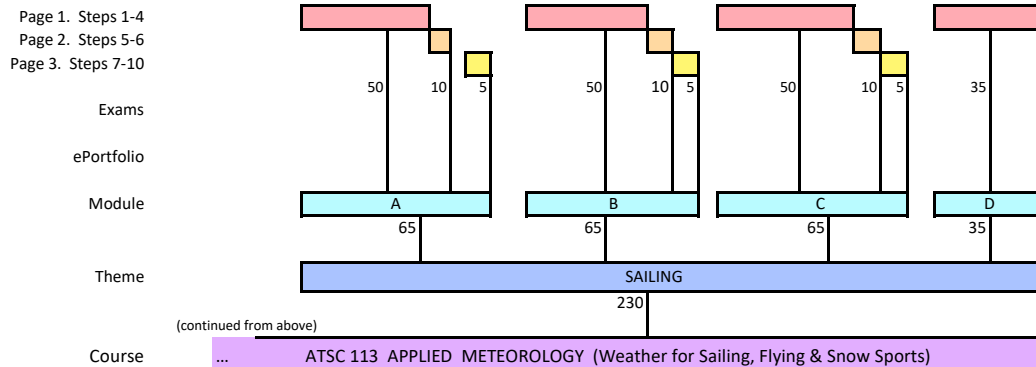

TABLE OF POINTS FOR ATSC 113

(v13)

Max Total Points are truncated to 1000.
Overall course grade is scaled to max of 100%.

Max Total Points are truncated to 1000.
Overall course grade is scaled to max of 100%.

(continues below)

Max Total Points are truncated to 1000.
Overall course grade is scaled to max of 100%.

Max Total Points are truncated 1000.
Overall course grade is scaled to max of 100%.