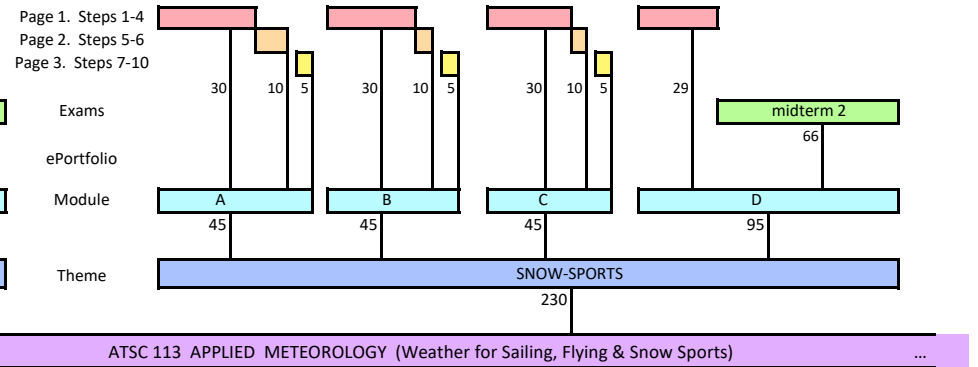

TABLE OF POINTS FOR ATSC 113

(v13)

Max Total Points are truncated to 1000.
Overall course grade is scaled to max of 100%.

Max Total Points are truncated to 1000.
Overall course grade is scaled to max of 100%.

(continues below)

Max Total Points are truncated to 1000.
Overall course grade is scaled to max of 100%.

Max Total Points are truncated 1000.
Overall course grade is scaled to max of 100%.