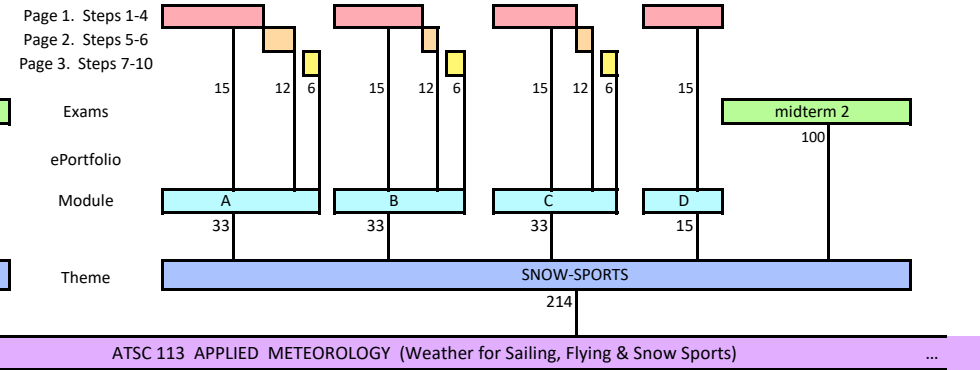

TABLE OF POINTS FOR ATSC 113

(v22)

Overall course grade is scaled to max of 100%.

Overall course grade is scaled to max of 100%.

(continues below)

(continued from above)

Overall course grade is scaled to max of 100%.

Overall course grade is scaled to max of 100%.