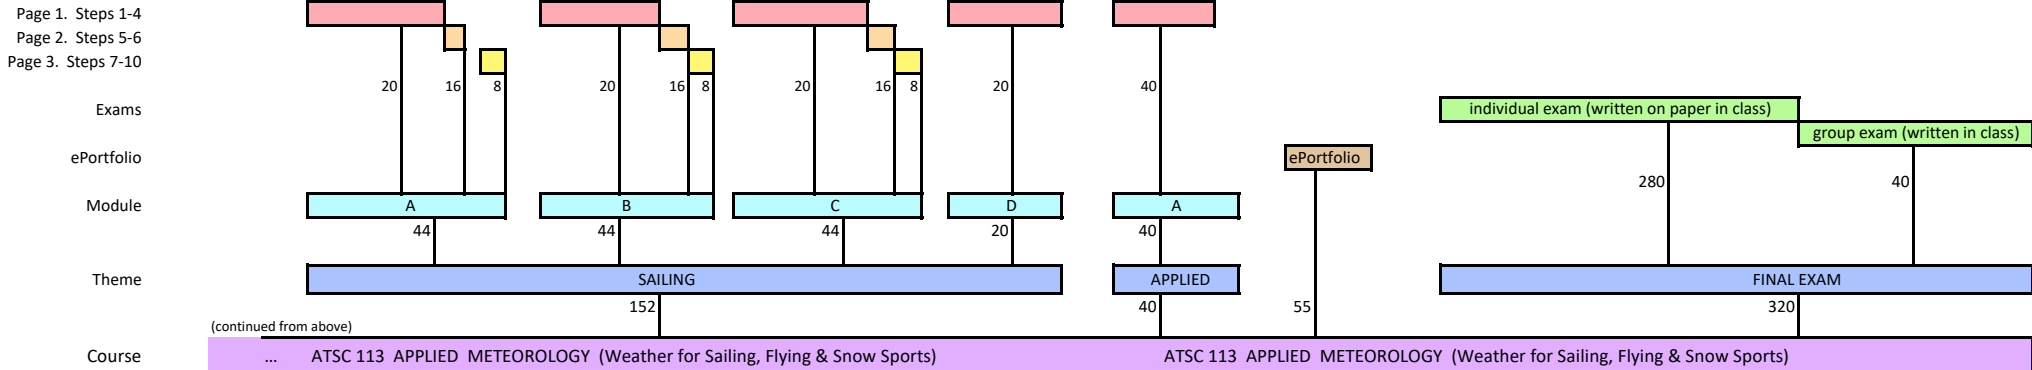

TABLE OF POINTS FOR ATSC 113

(v22)

Overall course grade is scaled to max of 100%.

Overall course grade is scaled to max of 100%.

(continues below)

(continued from above)

Overall course grade is scaled to max of 100%.

Overall course grade is scaled to max of 100%.