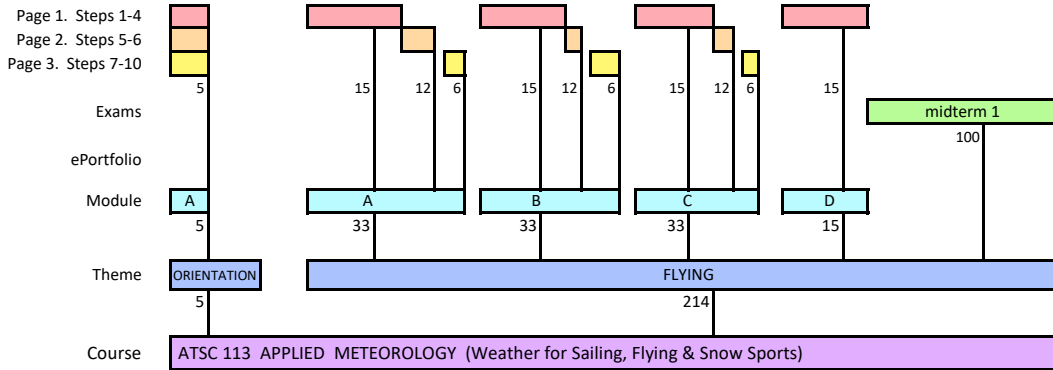

TABLE OF POINTS FOR ATSC 113

(v22)

Overall course grade is scaled to max of 100%.

Overall course grade is scaled to max of 100%.

(continues below)

(continued from above)

Overall course grade is scaled to max of 100%.

Overall course grade is scaled to max of 100%.