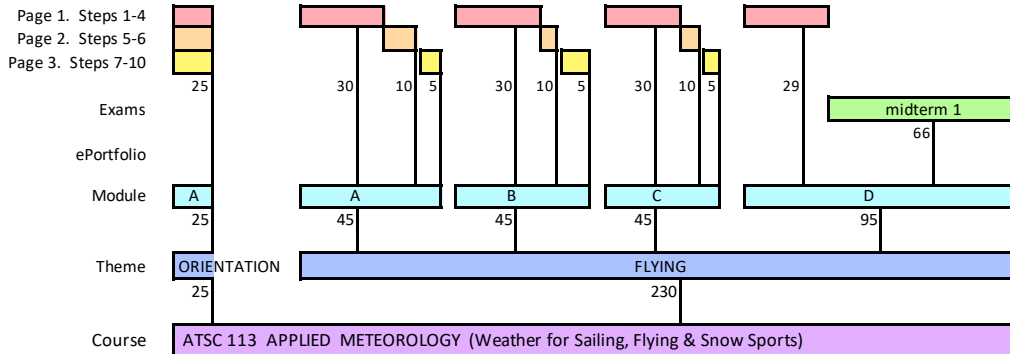

TABLE OF POINTS FOR ATSC 113

Max Total Points are truncated to 1000.
Overall course grade is scaled to max of 100%.

Max Total Points are truncated to 1000.
Overall course grade is scaled to max of 100%.

(continues below)

(continued from above)

Max Total Points are truncated to 1000.
Overall course grade is scaled to max of 100%.

Max Total Points are truncated 1000.
Overall course grade is scaled to max of 100%.