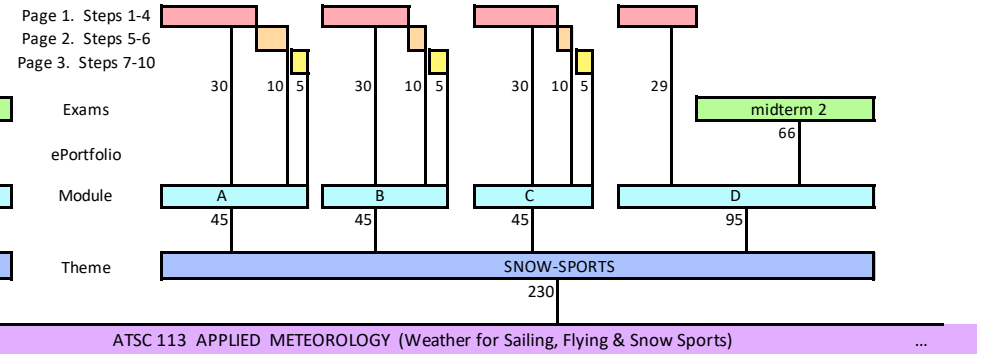

TABLE OF POINTS FOR ATSC 113

Max Total Points are truncated to 1000.
Overall course grade is scaled to max of 100%.

Max Total Points are truncated to 1000.
Overall course grade is scaled to max of 100%.

(continues below)

(continued from above)

Max Total Points are truncated to 1000.
Overall course grade is scaled to max of 100%.

Max Total Points are truncated 1000.
Overall course grade is scaled to max of 100%.