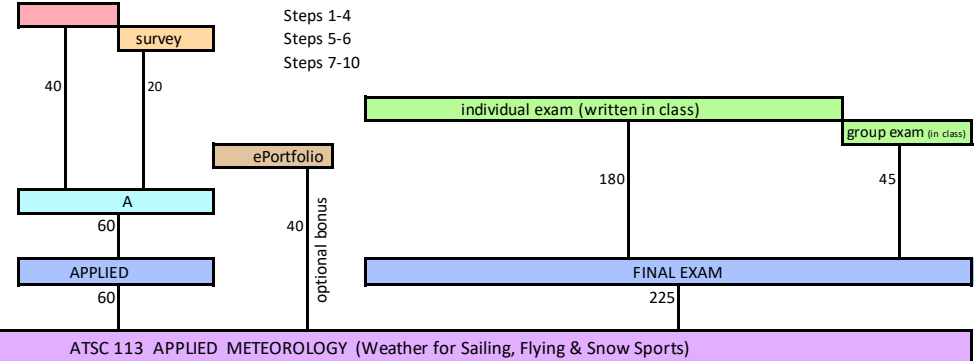

TABLE OF POINTS FOR ATSC 113

Max Total Points are truncated to 1000.
Overall course grade is scaled to max of 100%.

Max Total Points are truncated to 1000.
Overall course grade is scaled to max of 100%.

(continues below)

(continued from above)

Max Total Points are truncated to 1000.
Overall course grade is scaled to max of 100%.

Max Total Points are truncated 1000.
Overall course grade is scaled to max of 100%.