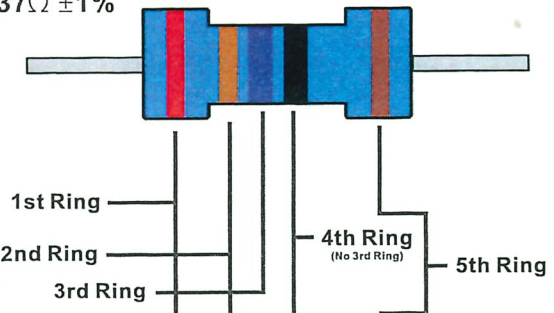

www.elegoo.com

Contact us :

US&CA Customer: service@elegoo.com

Europe Customer: EUservice@elegoo.com

Color	1st Ring	2nd Ring	3rd Ring	4th Ring (Multiplier)	5th Ring (Tolerance)
Black	0	0	0	1	
Brown	1	1	1	10	±1%
Red	2	2	2	100	±2%
Orange	3	3	3	1	
Yellow	4	4	4	10	
Green	5	5	5	100	±0.5%
Blue	6	6	6	1	±0.25%
Violet	7	7	7	10	±0.10%
Gray	8	8	8		±0.05%
White	9	9	9		
Gold				0.1	±5%
Silver				0.01	±10%
No Color					±20%

5 Color Band Resistor

237Ω ±1%

4 Color Band Resistor

560KΩ ±1%

- 25PCS 0Ω ±1%
- 25PCS 10Ω ±1%
- 25PCS 20Ω ±1%
- 25PCS 47Ω ±1%
- 25PCS 470Ω ±1%
- 25PCS 2.2kΩ ±1%
- 25PCS 4.7kΩ ±1%
- 25PCS 22kΩ ±1%
- 25PCS 47kΩ ±1%
- 25PCS 100kΩ ±1%
- 25PCS 220kΩ ±1%
- 25PCS 470kΩ ±1%
- 25PCS 1MΩ ±1%
- 50PCS 100Ω ±1%
- 50PCS 220Ω ±1%
- 50PCS 1kΩ ±1%
- 50PCS 10kΩ ±1%